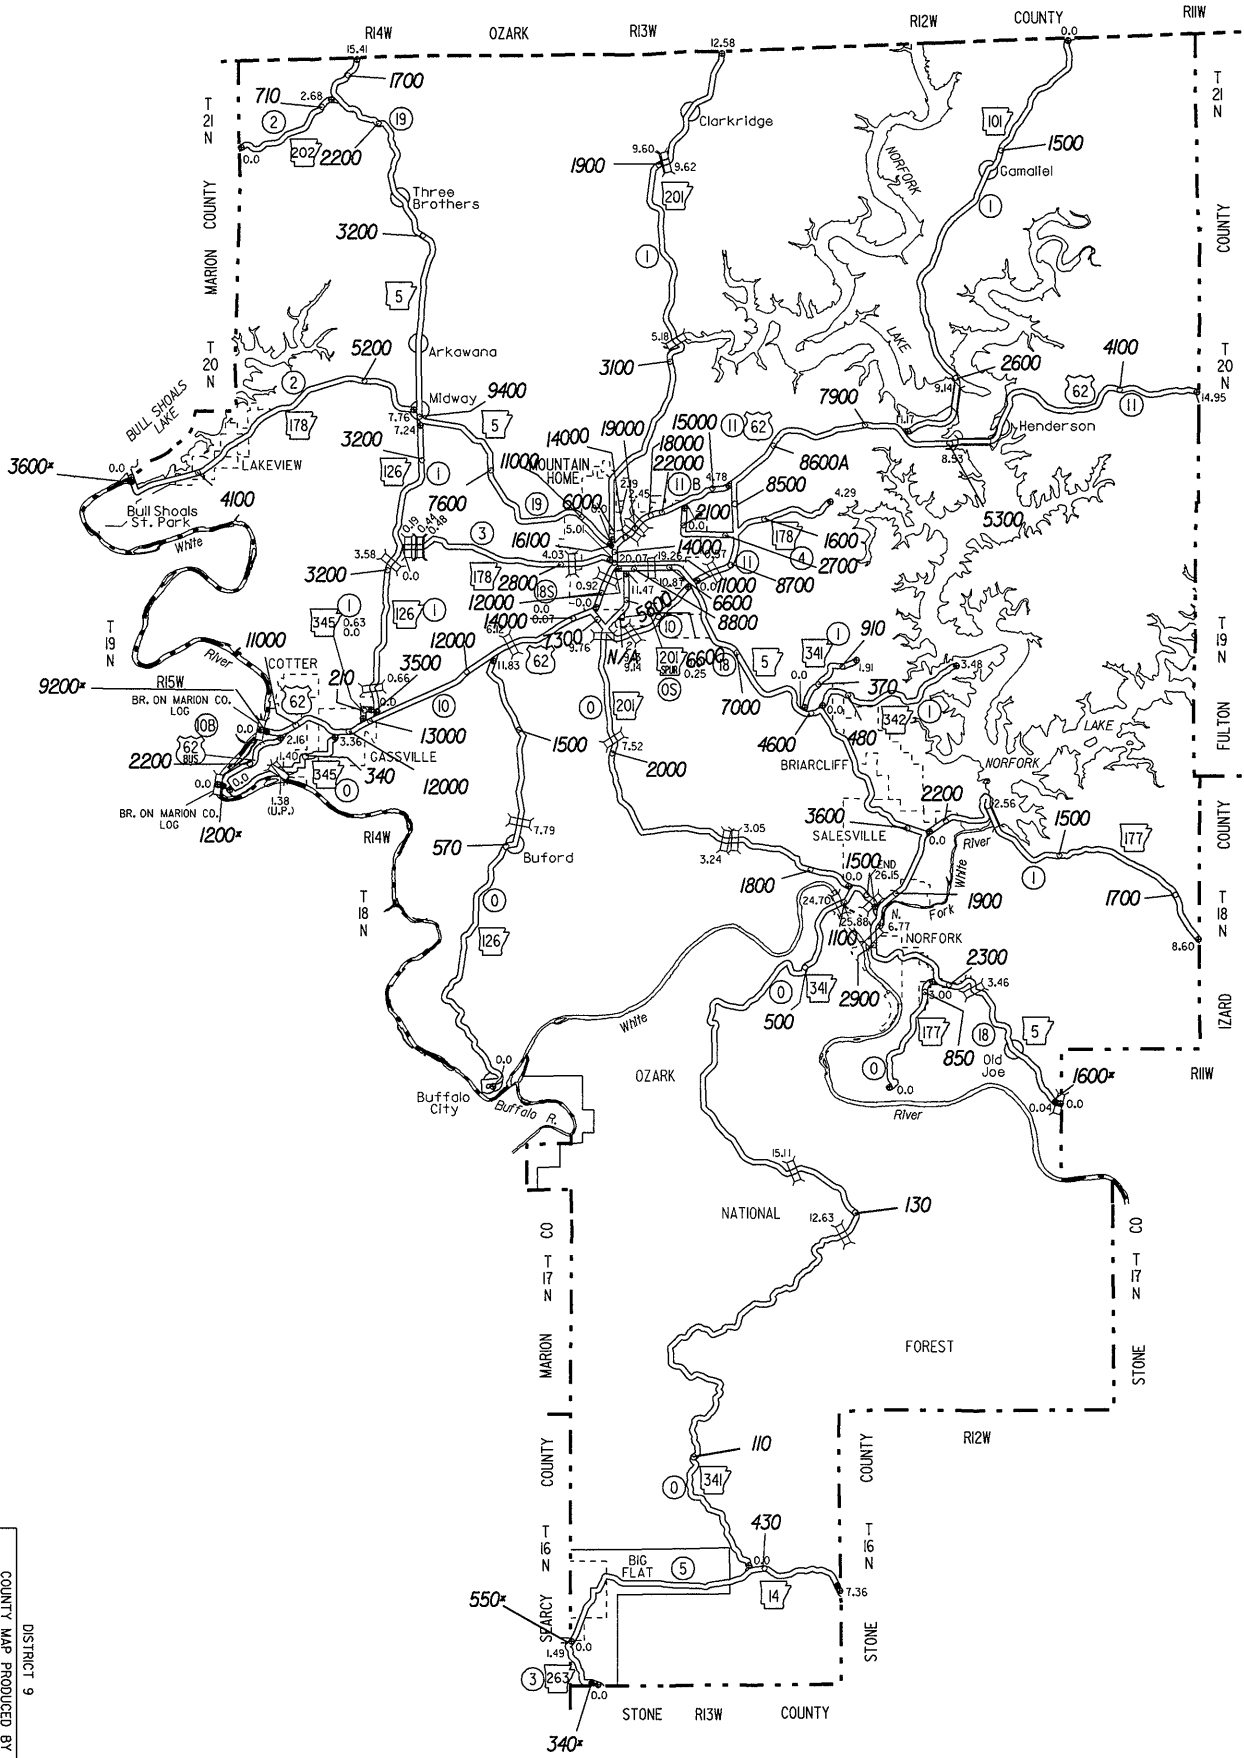

M I S S O U R I COUNTY

DISTRICT 9
COUNTY MAP PRODUCED BY
COMPUTER ASSISTED CARTOGRAPHY

LEGEND

- A = AUTOMATIC (PERMANENT) TRAFFIC RECORDER LOCATION
- * = COUNT MADE IN ADJOINING COUNTY
- N/A = NOT AVAILABLE THIS YEAR

**2003 ANNUAL AVERAGE
DAILY TRAFFIC ESTIMATES**

STATE HIGHWAY
ROUTE AND SECTION MAP
BAXTER COUNTY
ARKANSAS

SHOWING
BRIDGE LOG NUMBERS