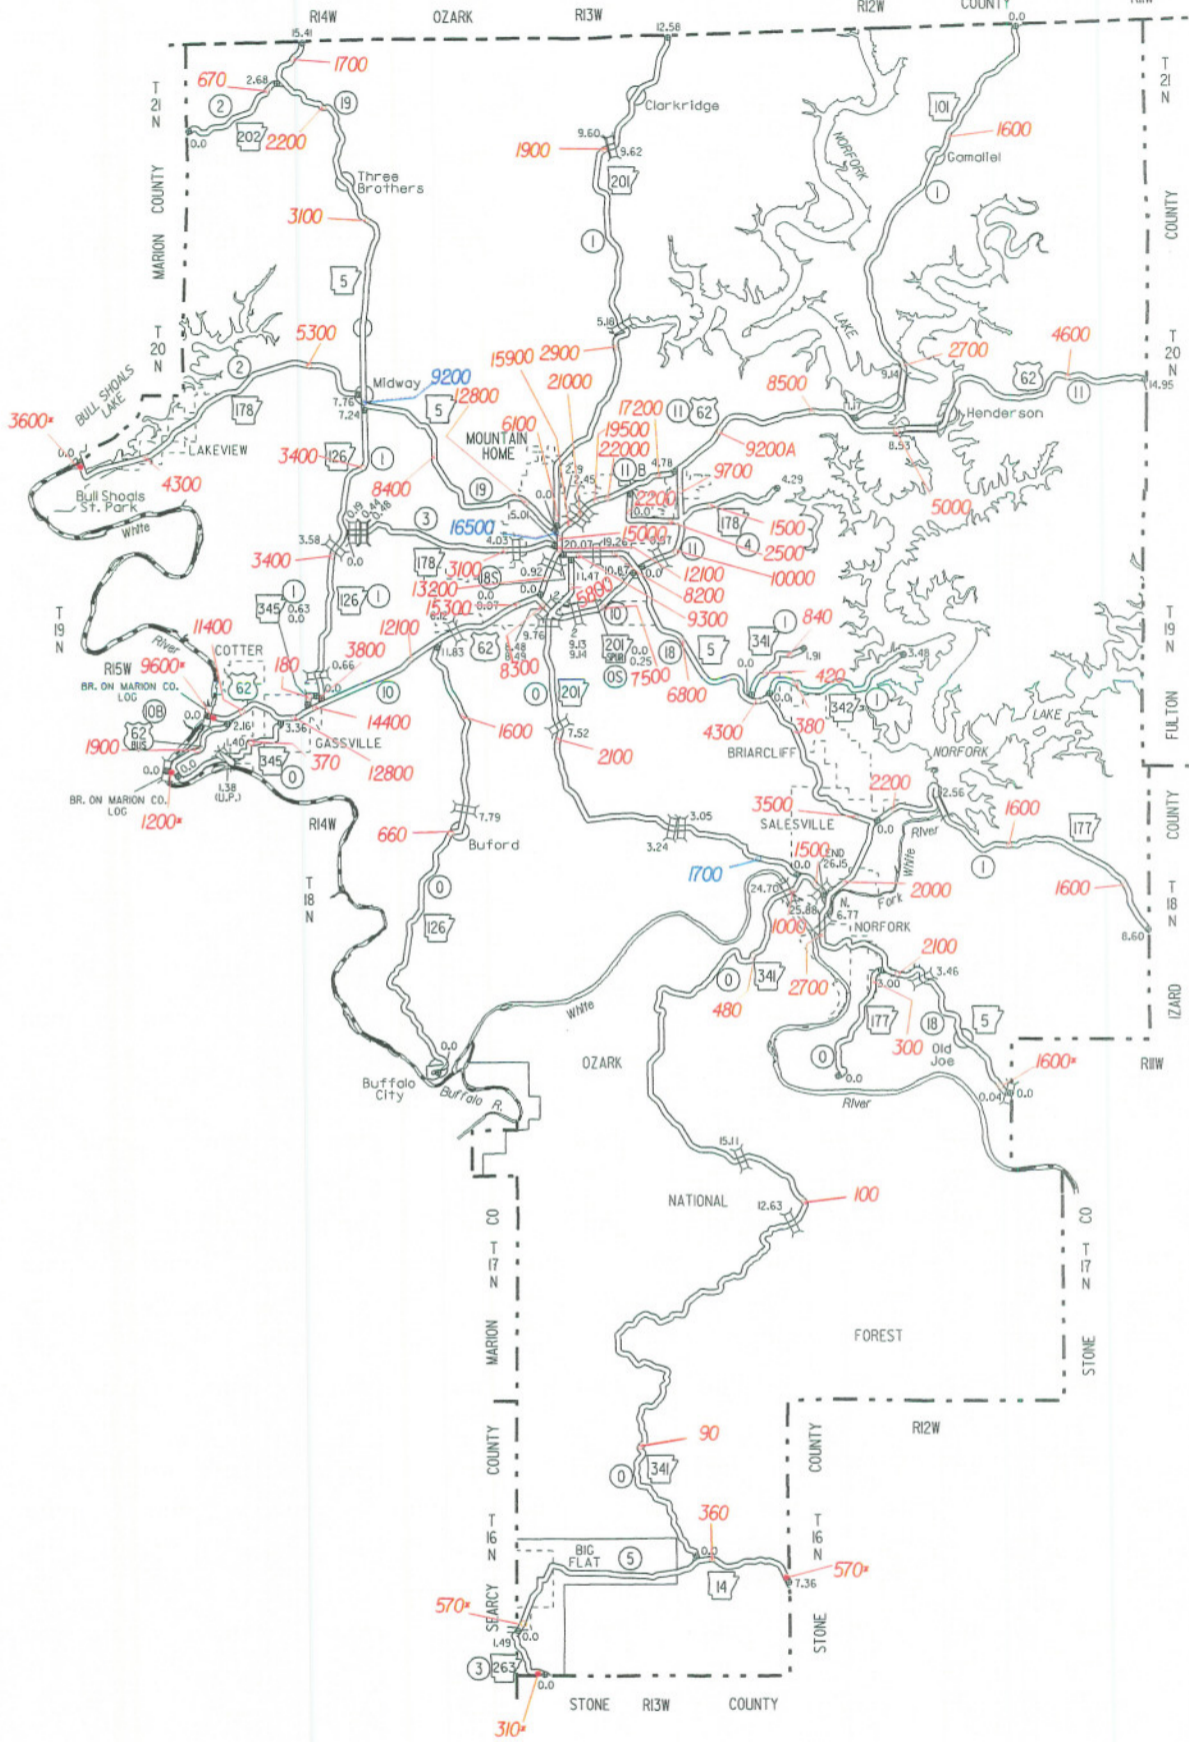

M I S S O U R I COUNTY

DISTRICT 9
COUNTY MAP PRODUCED BY
COMPUTER ASSISTED CARTOGRAPHY

ROUTE AND SECTION MAP
BAXTER COUNTY 3

LEGEND

A = AUTOMATIC (PERMANENT) TRAFFIC RECORDER LOCATION

* = COUNT MADE IN ADJOINING COUNTY

2005 ANNUAL AVERAGE
2004 ANNUAL AVERAGE
DAILY TRAFFIC ESTIMATES

STATE HIGHWAY
ROUTE AND SECTION MAP
BAXTER COUNTY
ARKANSAS