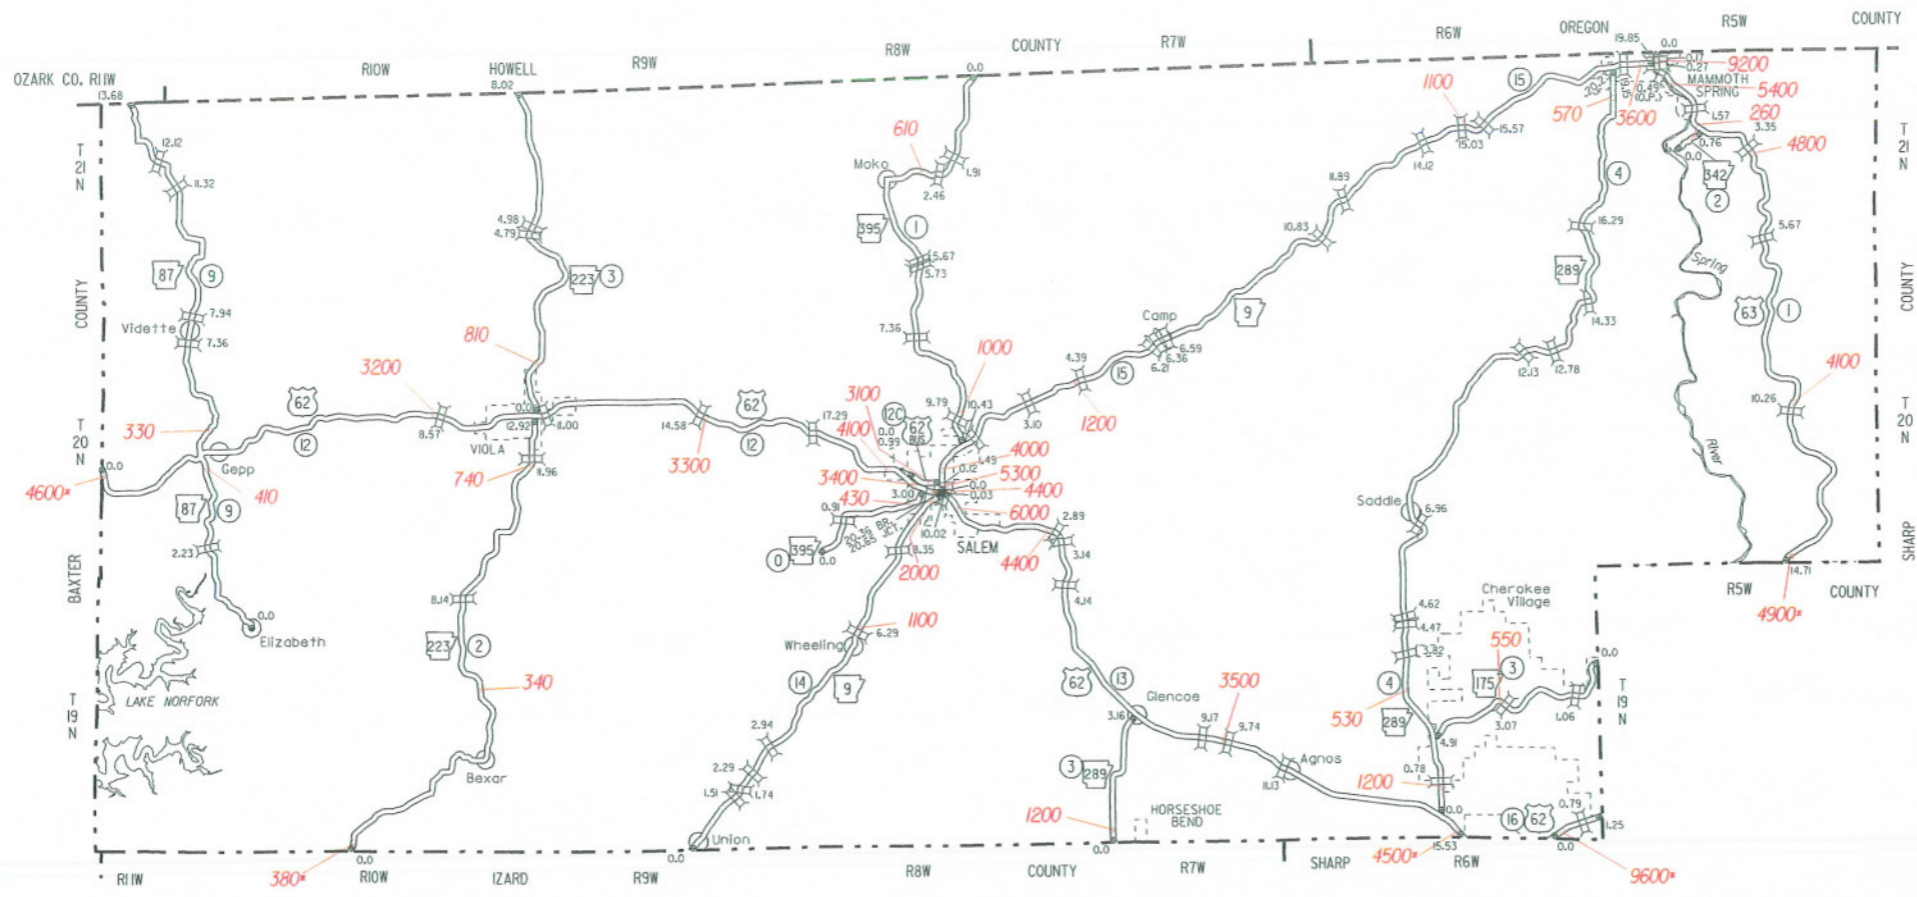

M I S S O U R I

**LEGEND**

\* = COUNT MADE IN ADJOINING COUNTY

DISTRICT 5  
COUNTY MAP PRODUCED BY  
COMPUTER ASSISTED CARTOGRAPHY

2005 ANNUAL AVERAGE  
2004 ANNUAL AVERAGE  
DAILY TRAFFIC ESTIMATES

STATE HIGHWAY  
ROUTE AND SECTION MAP  
FULTON COUNTY  
ARKANSAS