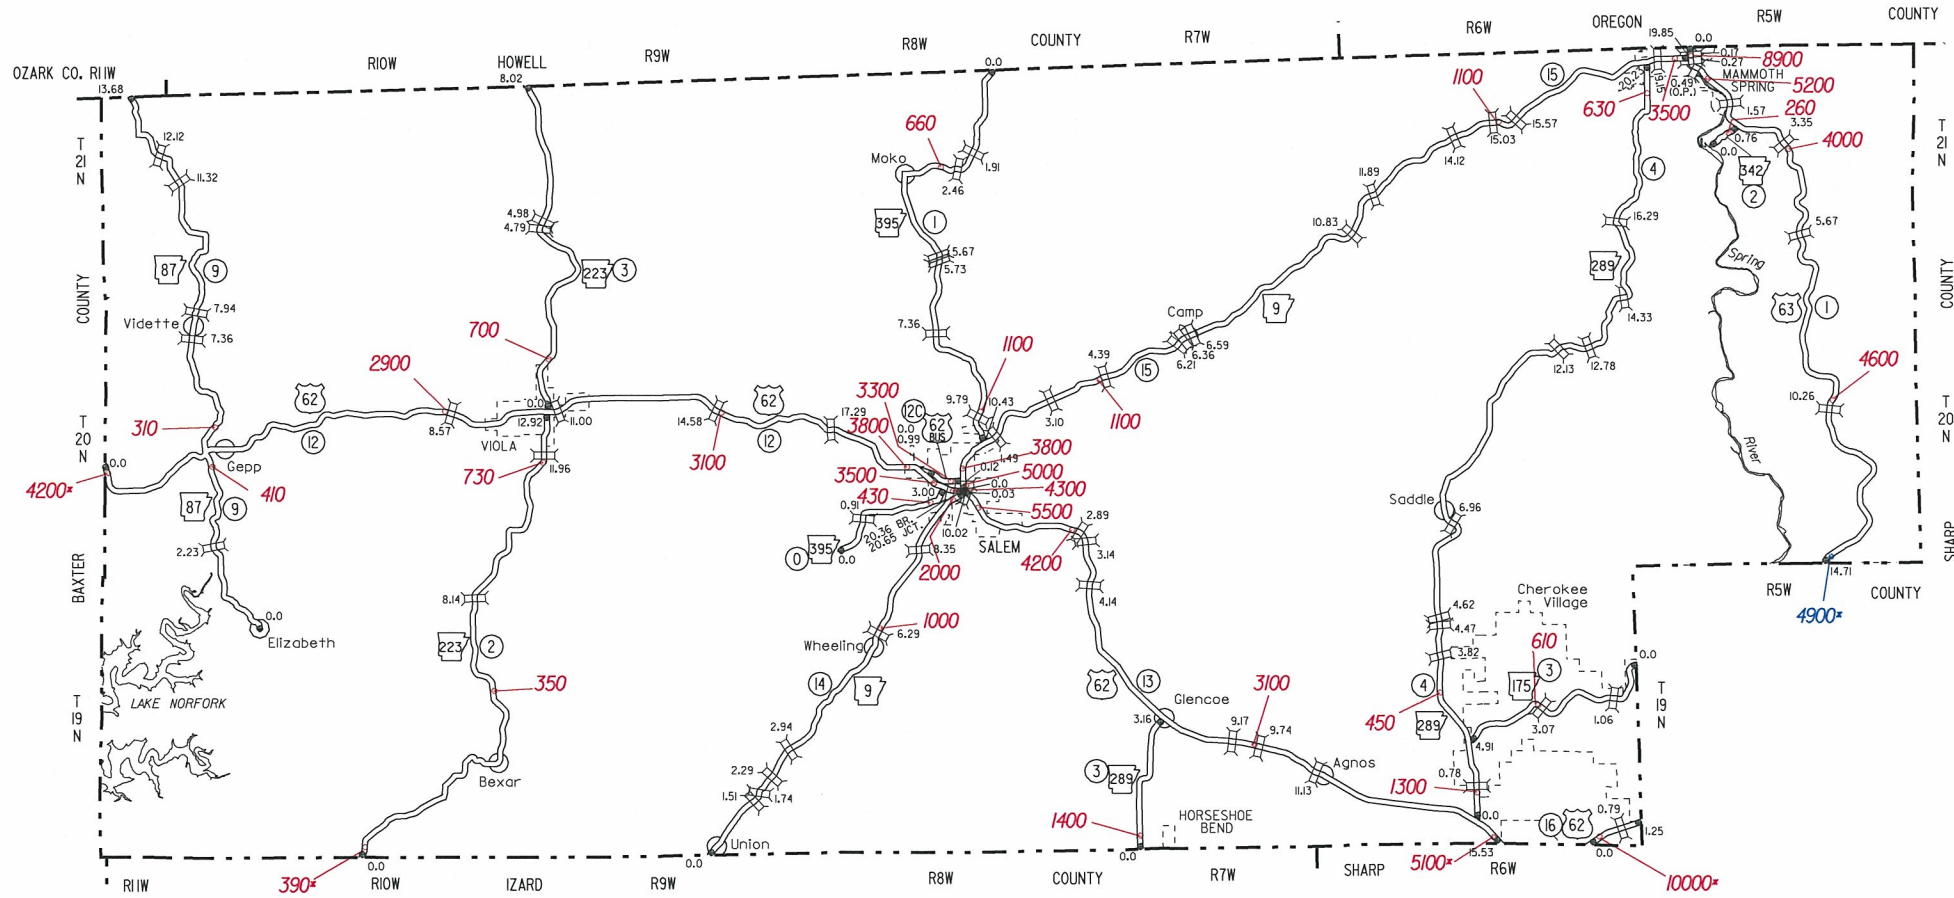

M I S S O U R I

LEGEND

*= COUNT MADE IN ADJOINING COUNTY

DISTRICT 5

COUNTY MAP PRODUCED BY
COMPUTER ASSISTED CARTOGRAPHY

PREPARED BY AHTD/P&R/TS 4-1-2007

2006 ANNUAL AVERAGE
2005 ANNUAL AVERAGE
DAILY TRAFFIC ESTIMATES

STATE HIGHWAY
ROUTE AND SECTION MAP
FULTON COUNTY
ARKANSAS