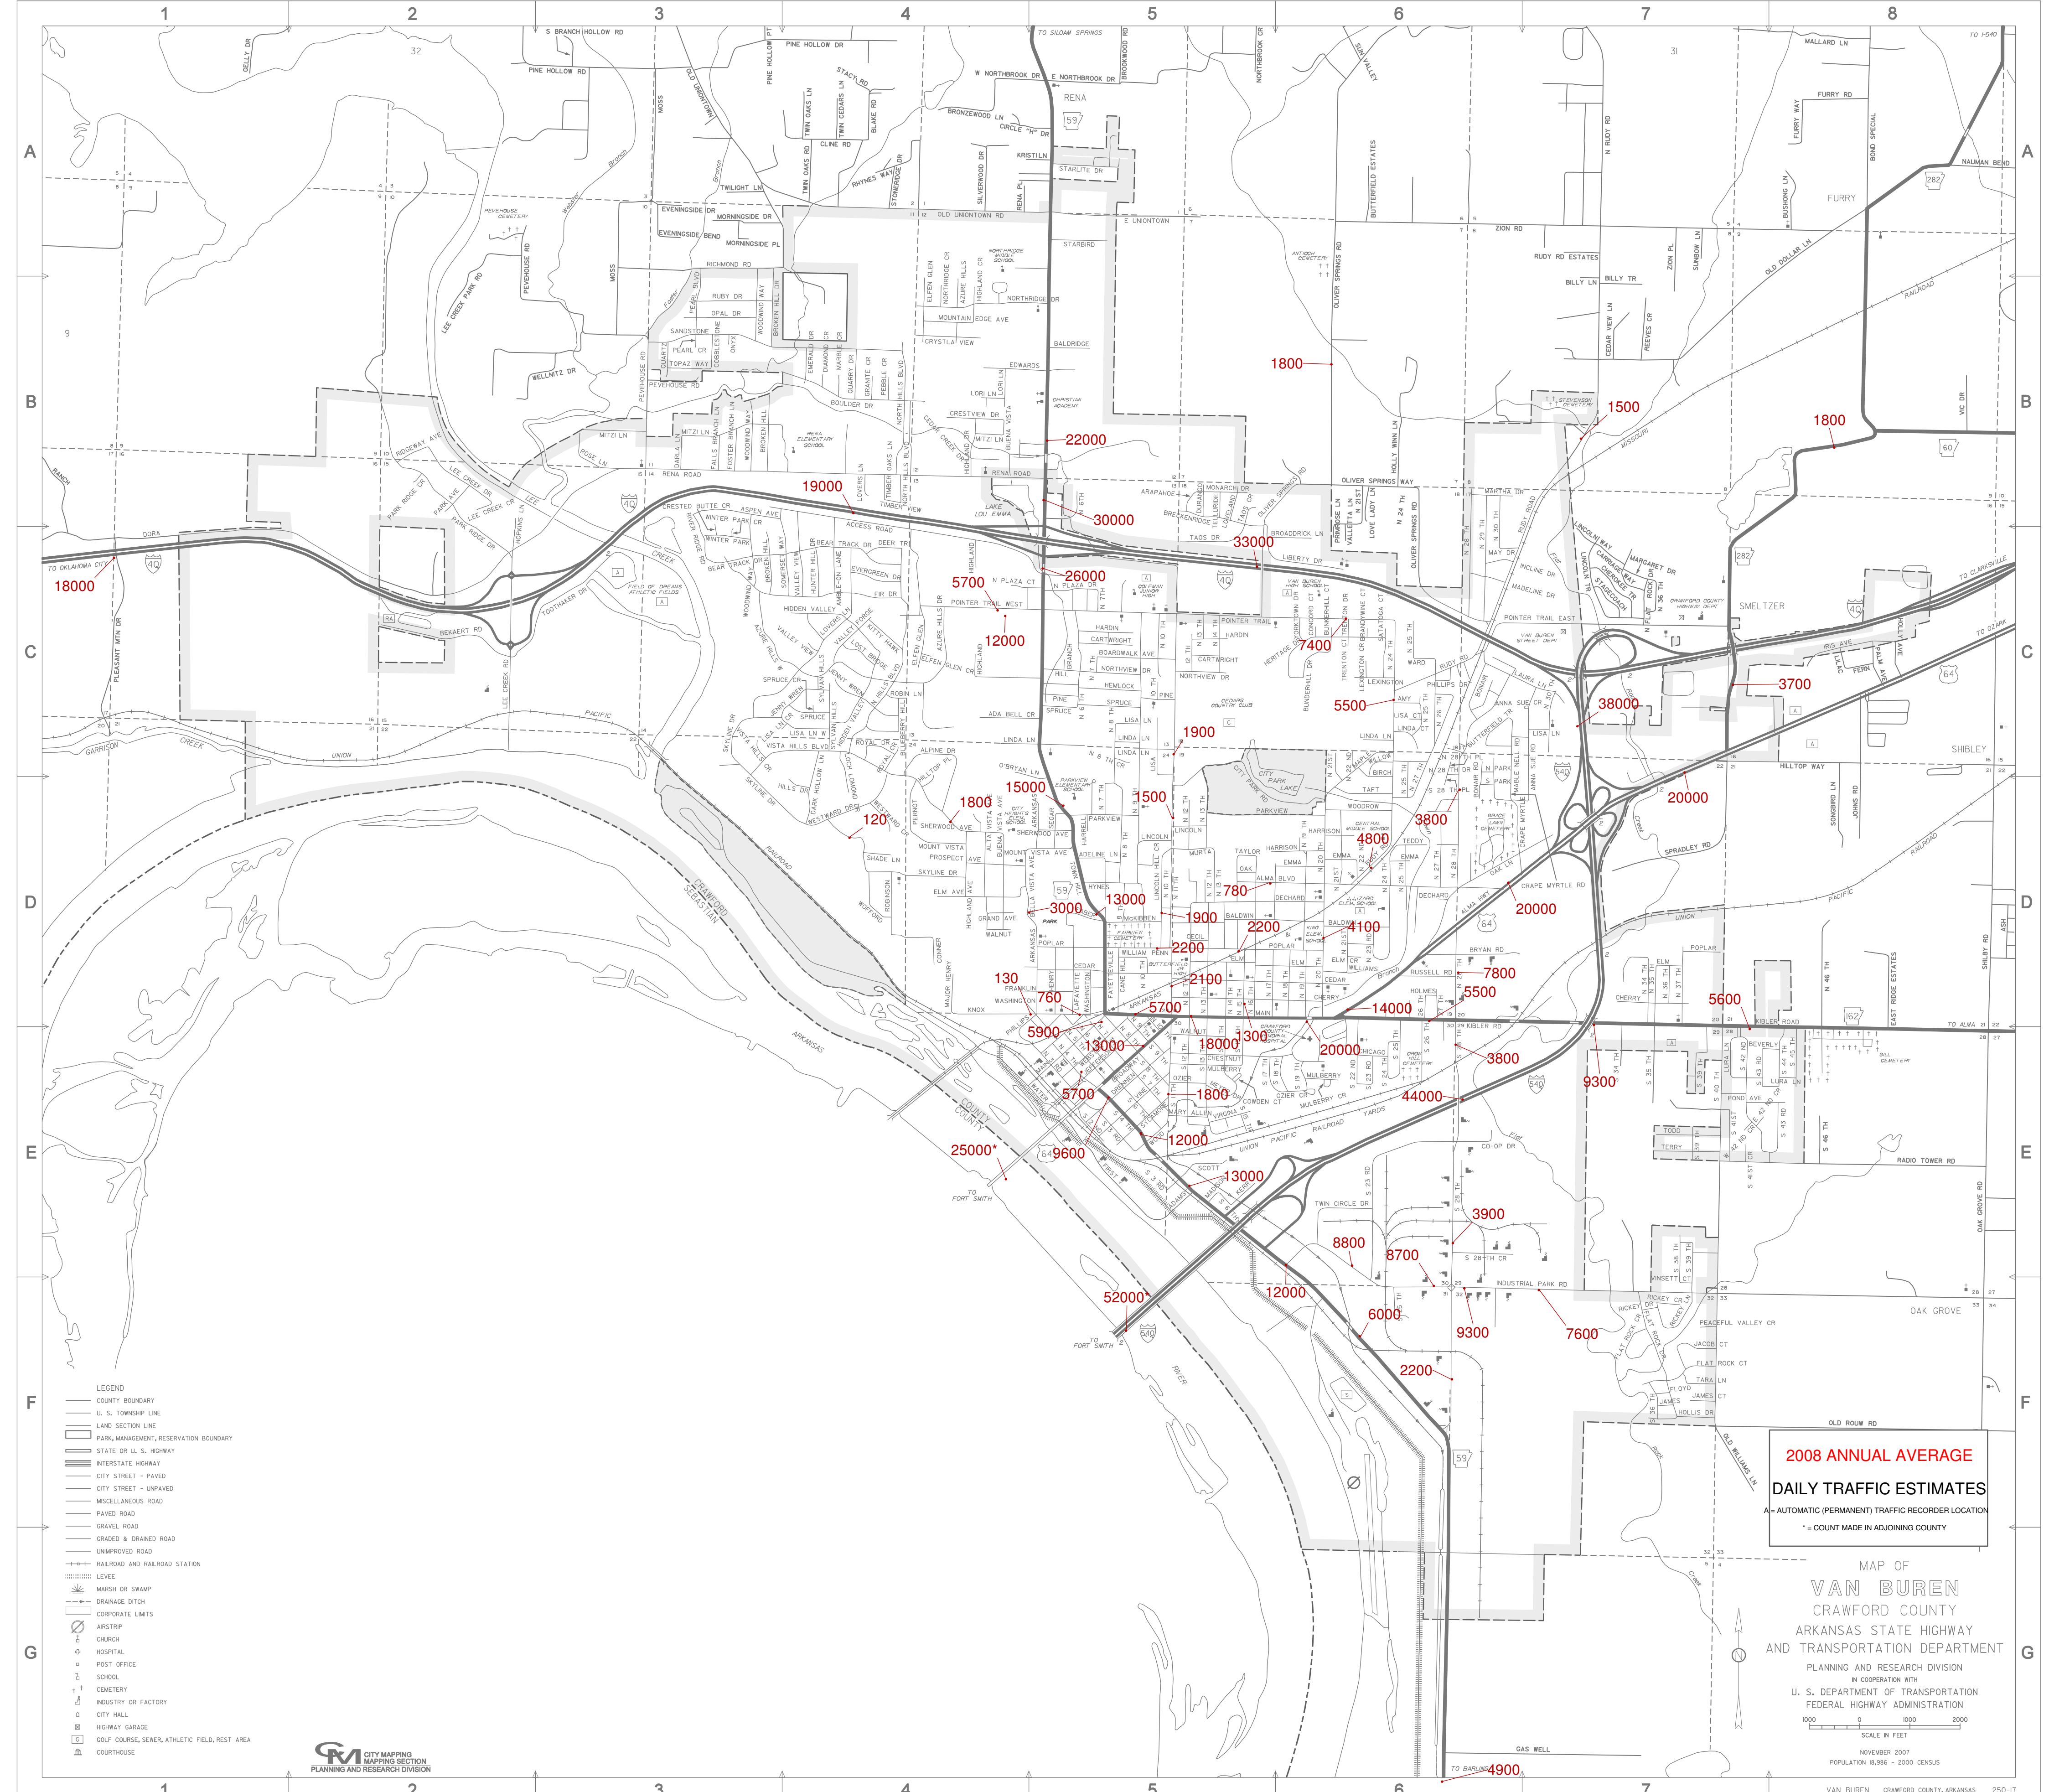

**2008 ANNUAL AVERAGE
DAILY TRAFFIC ESTIMATES**
A - AUTOMATIC (PERMANENT) TRAFFIC RECORDER LOCATION
* - COUNT MADE IN ADJOINING COUNTY

MAP OF
**VAN BUREN
CRAWFORD COUNTY**
ARKANSAS STATE HIGHWAY
AND TRANSPORTATION DEPARTMENT
PLANNING AND RESEARCH DIVISION
IN COOPERATION WITH
U. S. DEPARTMENT OF TRANSPORTATION
FEDERAL HIGHWAY ADMINISTRATION