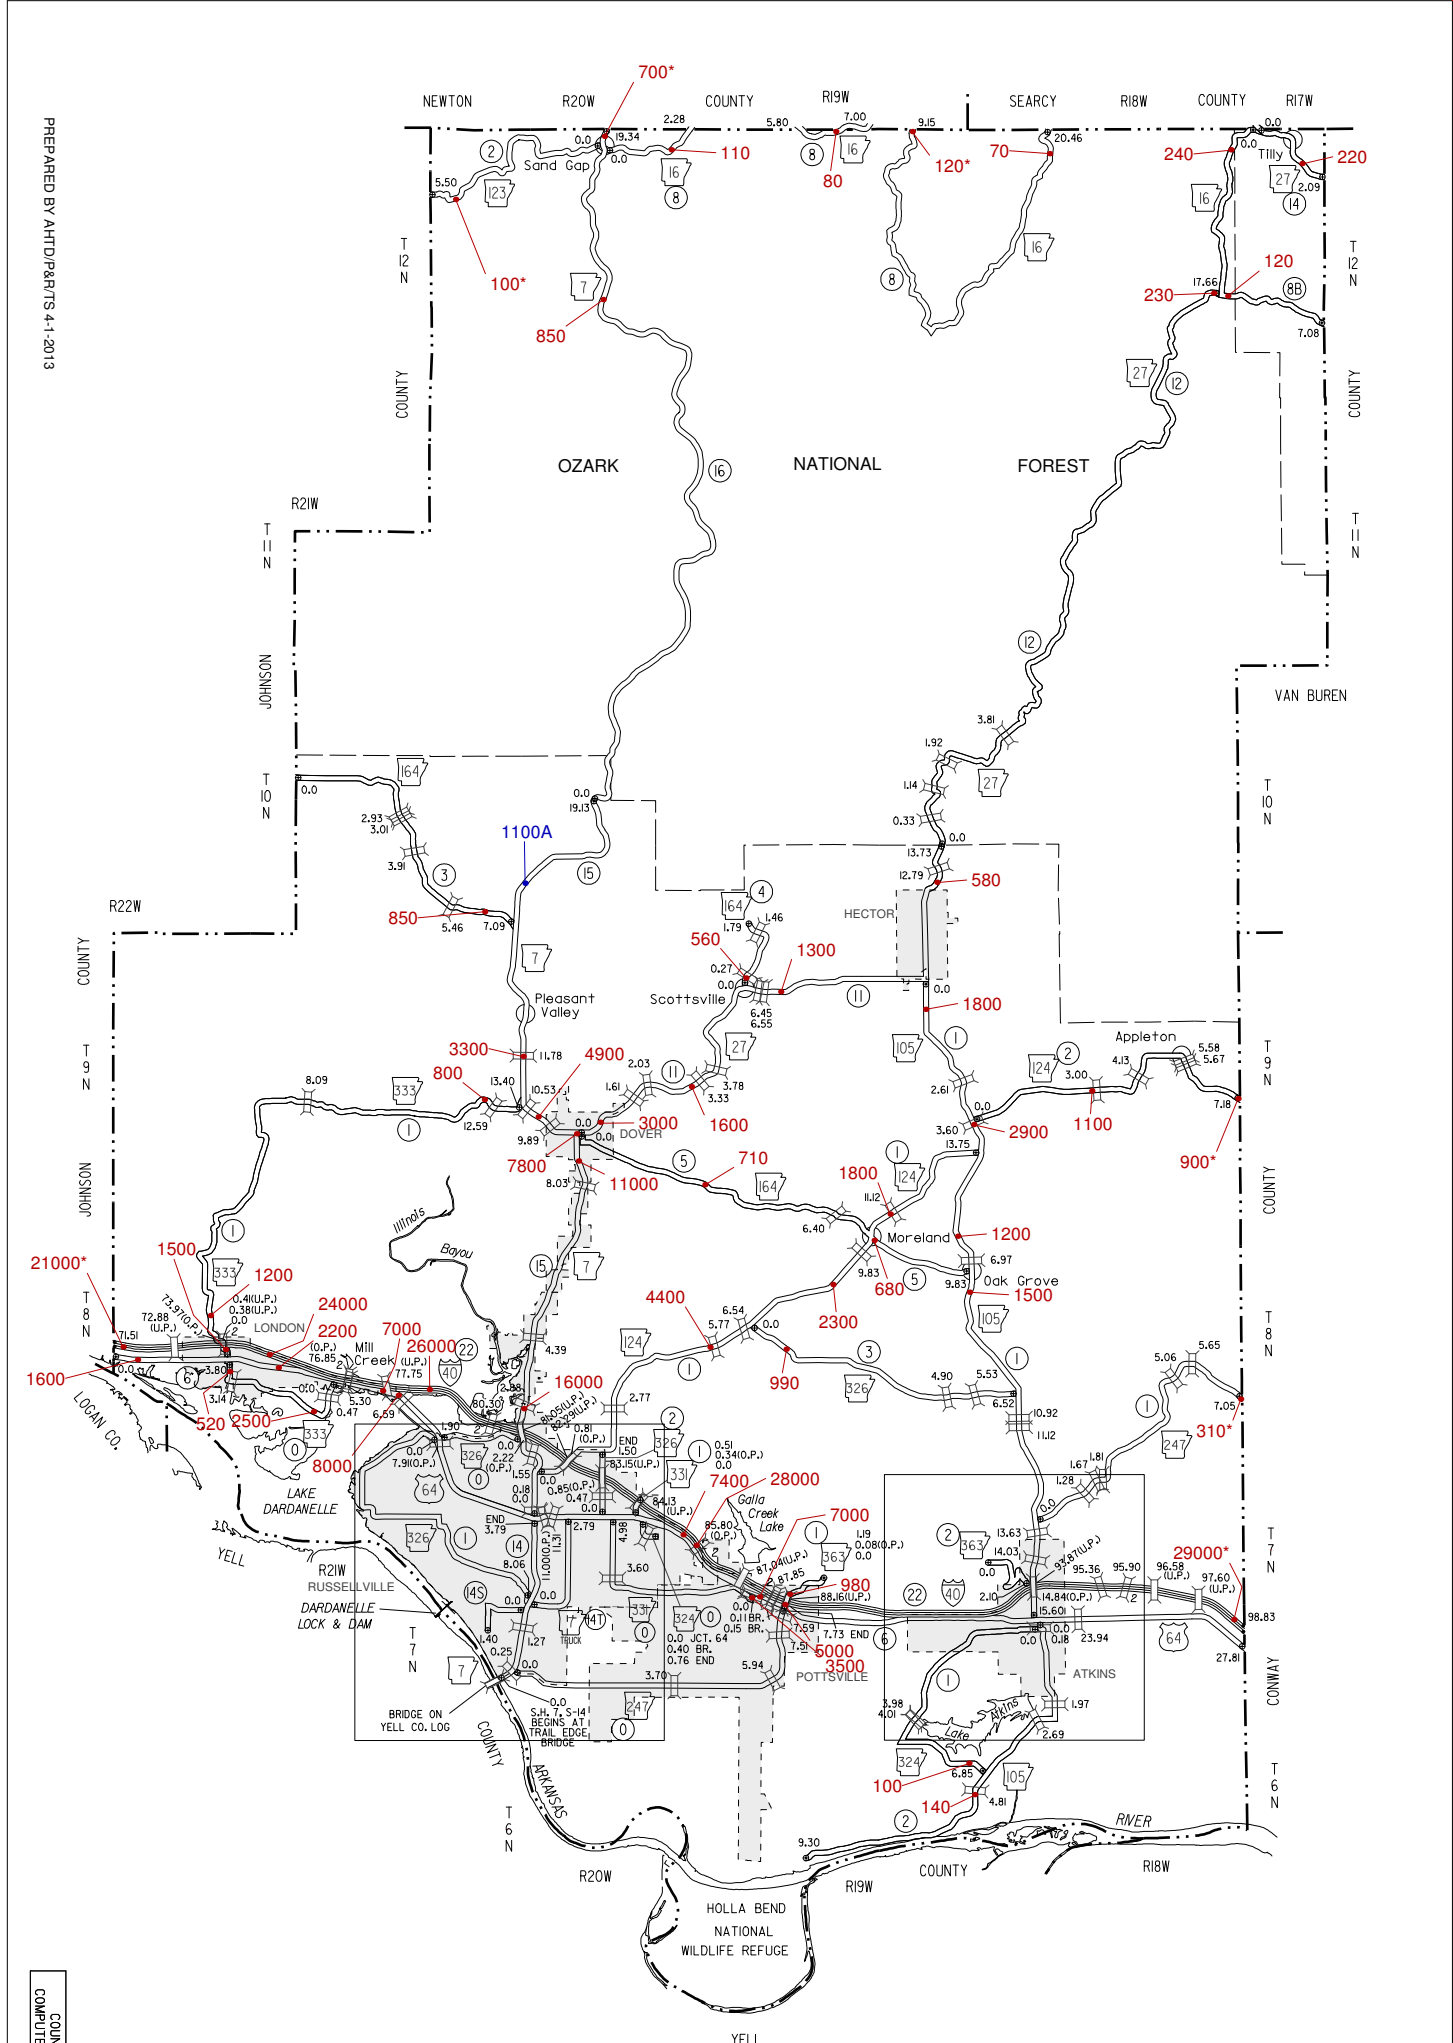

DISTRICT 8
COUNTY MAP PRODUCED BY
COMPUTER ASSISTED CARTOGRAPHY

LEGEND

- * = COUNT MADE IN ADJOINING COUNTY
- A = AUTOMATIC (PERMANENT) TRAFFIC RECORDER LOCATION

2012 ANNUAL AVERAGE
2011 ANNUAL AVERAGE
DAILY TRAFFIC ESTIMATES

STATE HIGHWAY
ROUTE AND SECTION MAP
POPE COUNTY
ARKANSAS