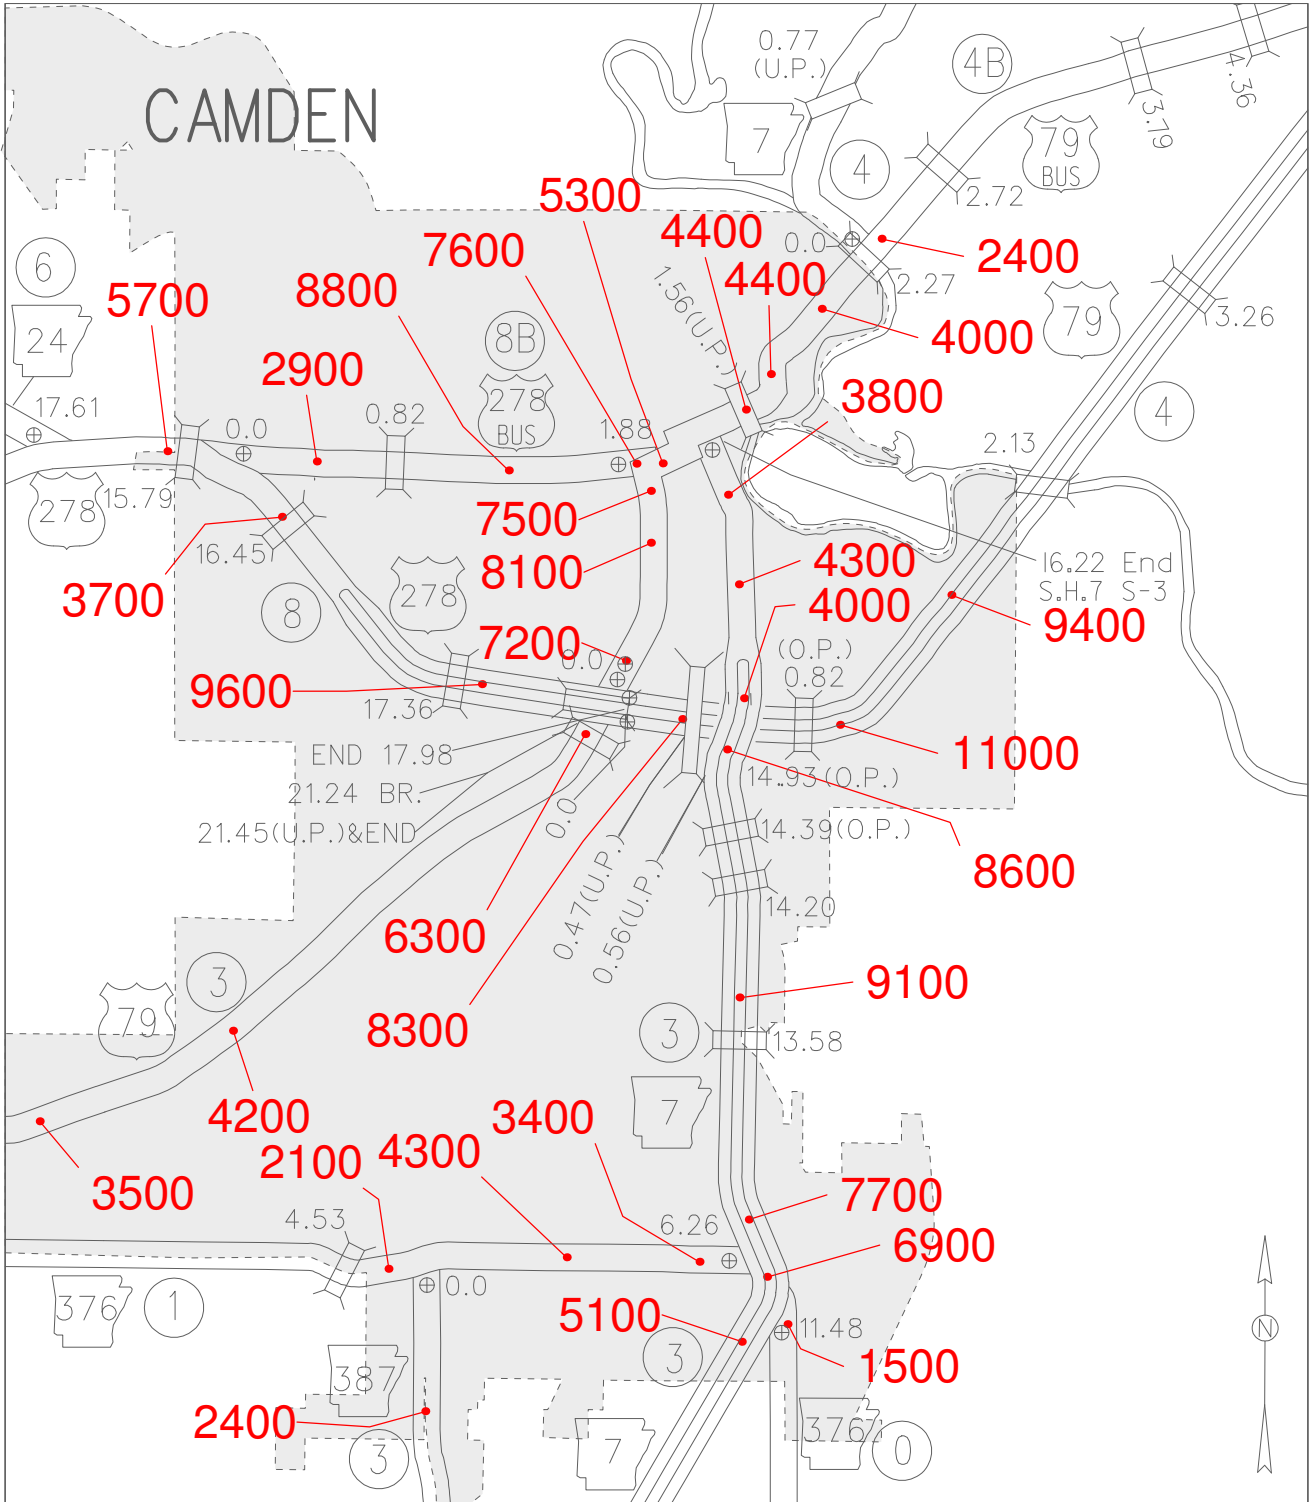

CAMDEN

2013 ANNUAL AVERAGE
 2012 ANNUAL AVERAGE
 DAILY TRAFFIC ESTIMATES