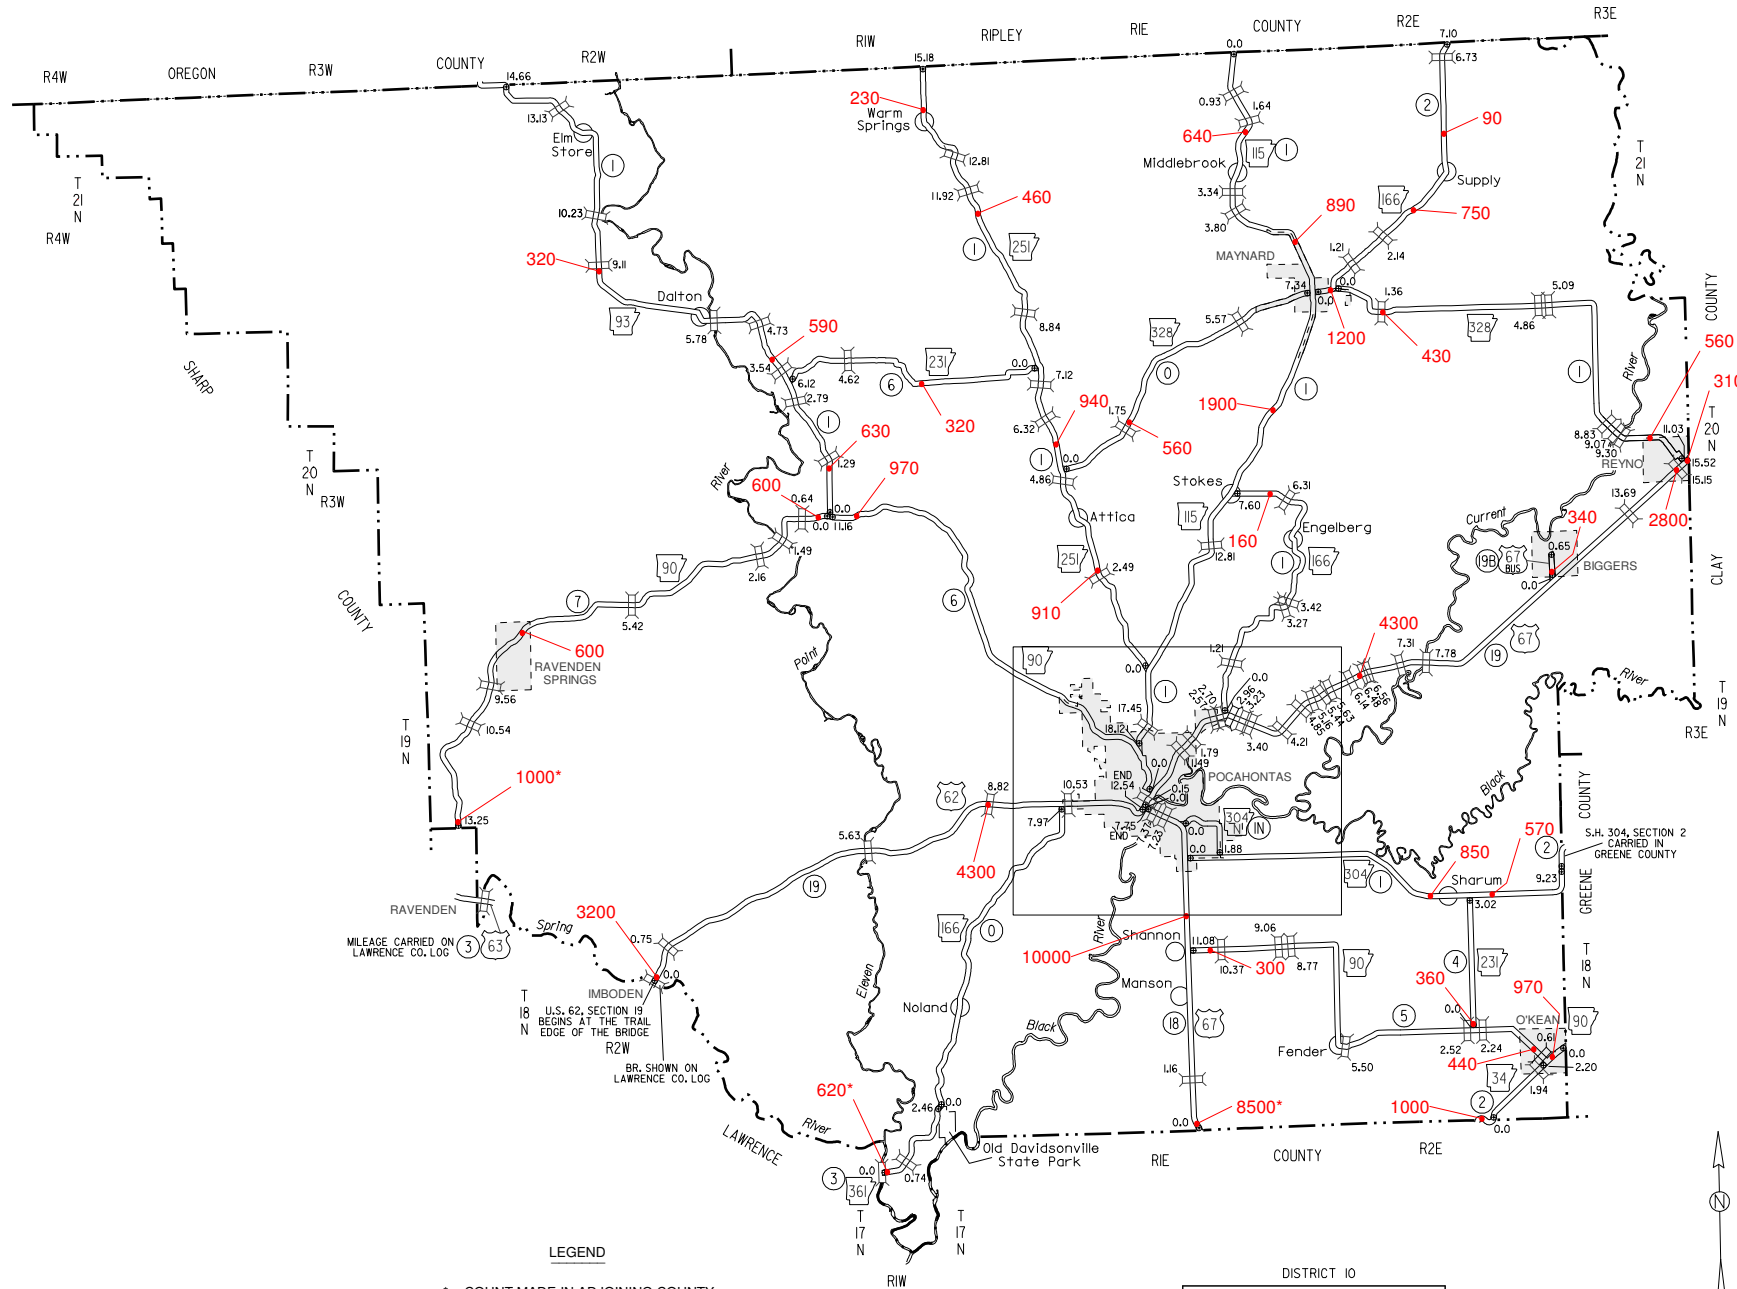

M I S S O U R I

\* = COUNT MADE IN ADJOINING COUNTY

PREPARED BY AHTD/SIR/TIS 4-1-2015

DISTRICT 10  
COUNTY MAP PRODUCED BY  
COMPUTER ASSISTED CARTOGRAPHY

2014 ANNUAL AVERAGE  
2013 ANNUAL AVERAGE  
DAILY TRAFFIC ESTIMATES

STATE HIGHWAY  
ROUTE AND SECTION MAP  
RANDOLPH COUNTY  
ARKANSAS