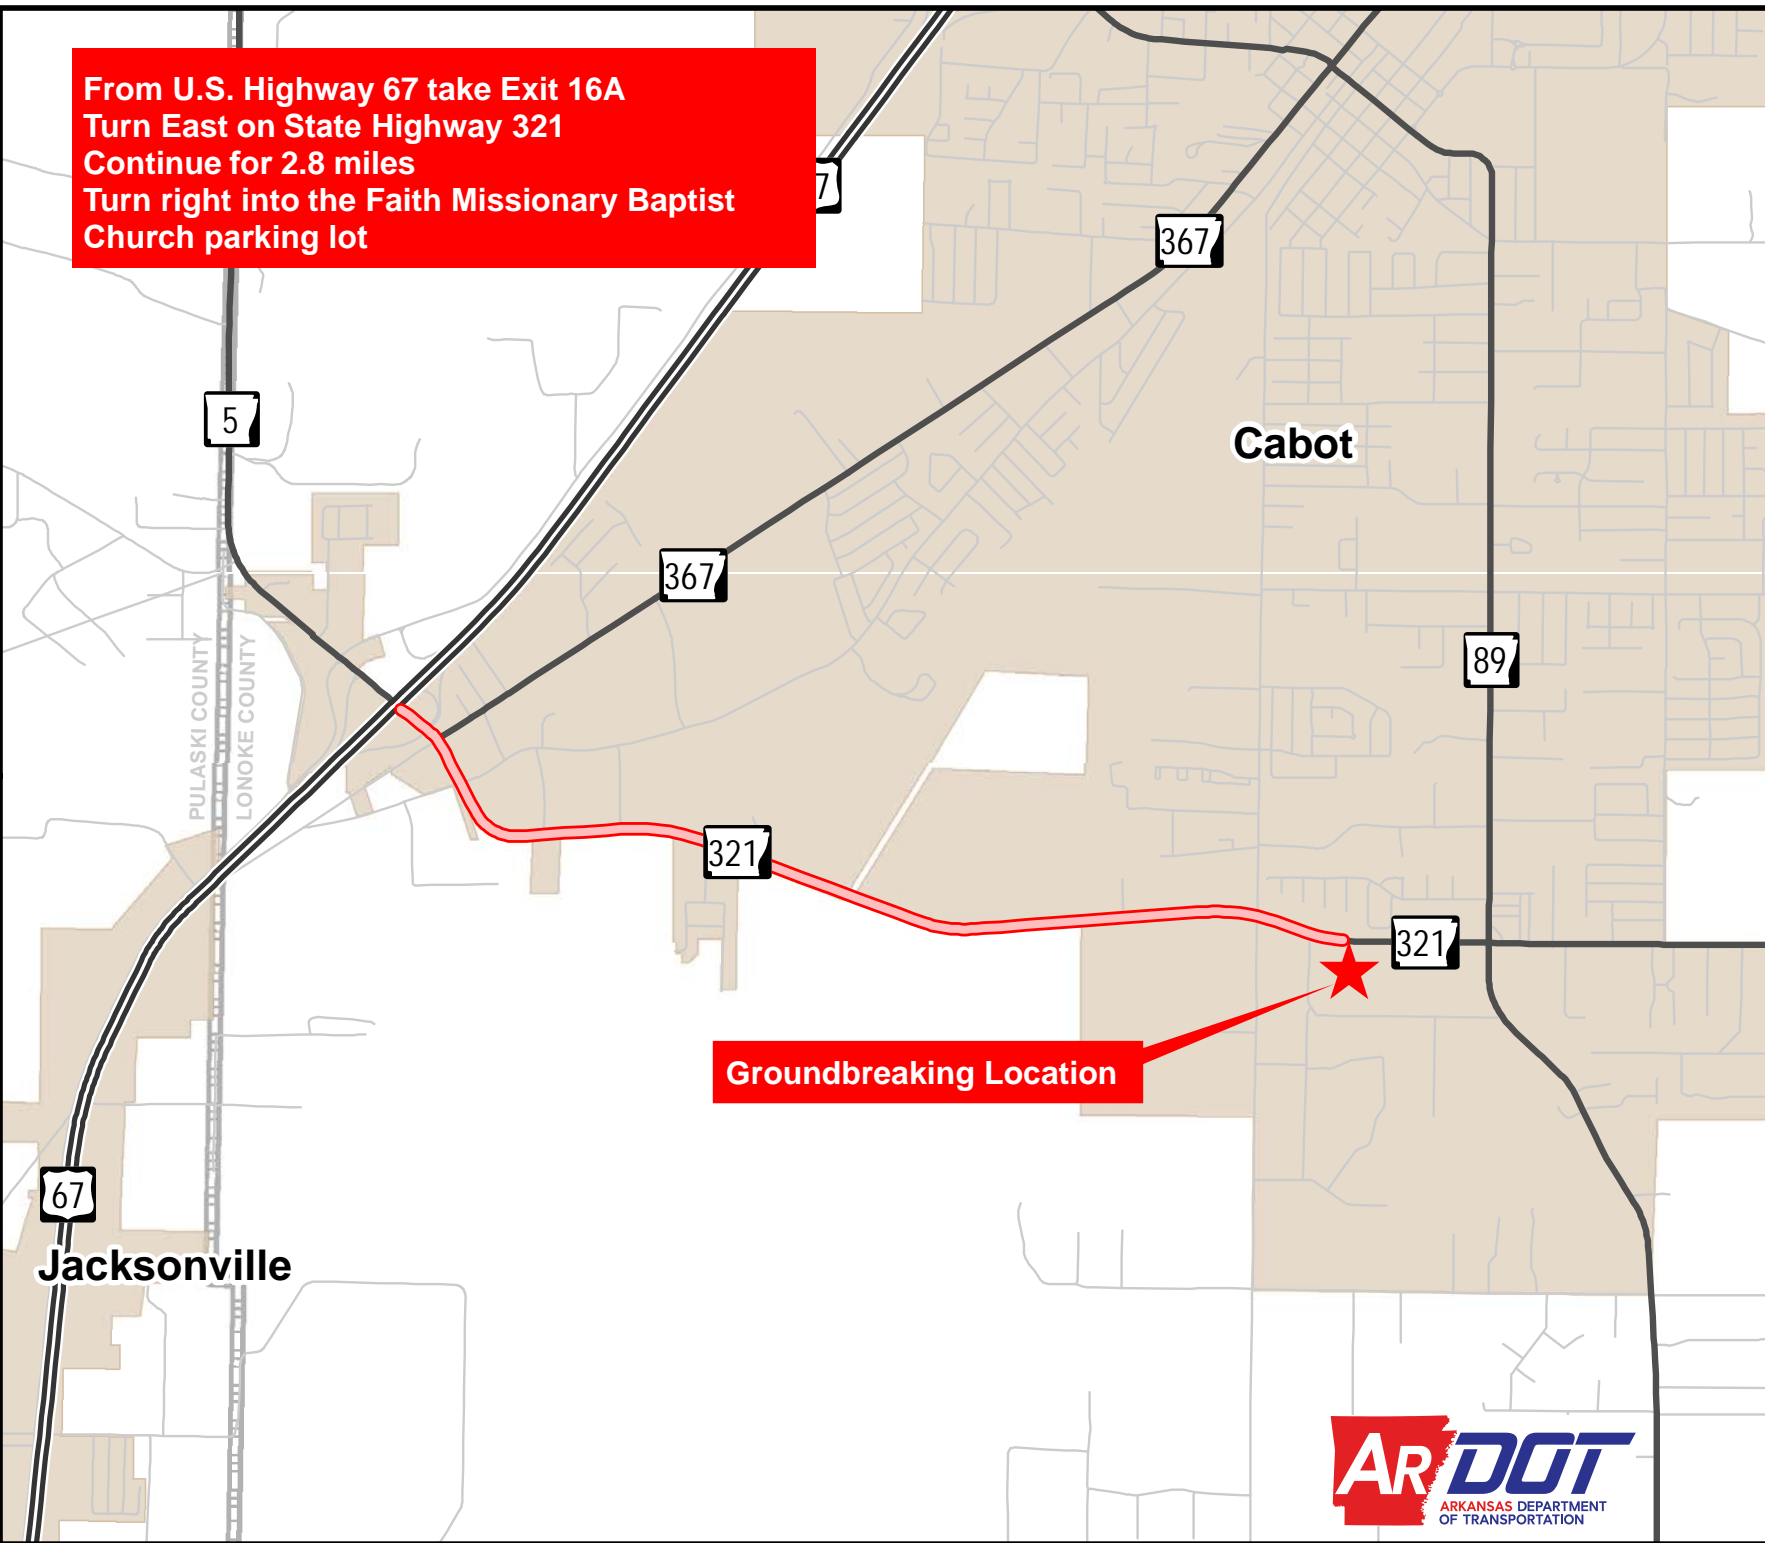

INFORMATION RELEASE

Contact:
Danny Straessle/Krista Sides

NR 19-250
September 23, 2019

NEWS EVENT NOTIFICATION

- WHAT:** Ground breaking for Highway 321 widening
- WHO:** Members of the Arkansas Highway Commission, ARDOT Officials, and local area officials
- WHEN:** Thursday, September 26 2:00 p.m.
- WHERE:** See attached map.
- CONTACT:** Danny Straessle at 501-569-2459 (work) or 501-626-4423 (cell)

From U.S. Highway 67 take Exit 16A
Turn East on State Highway 321
Continue for 2.8 miles
Turn right into the Faith Missionary Baptist
Church parking lot

Groundbreaking Highway 321 Widening