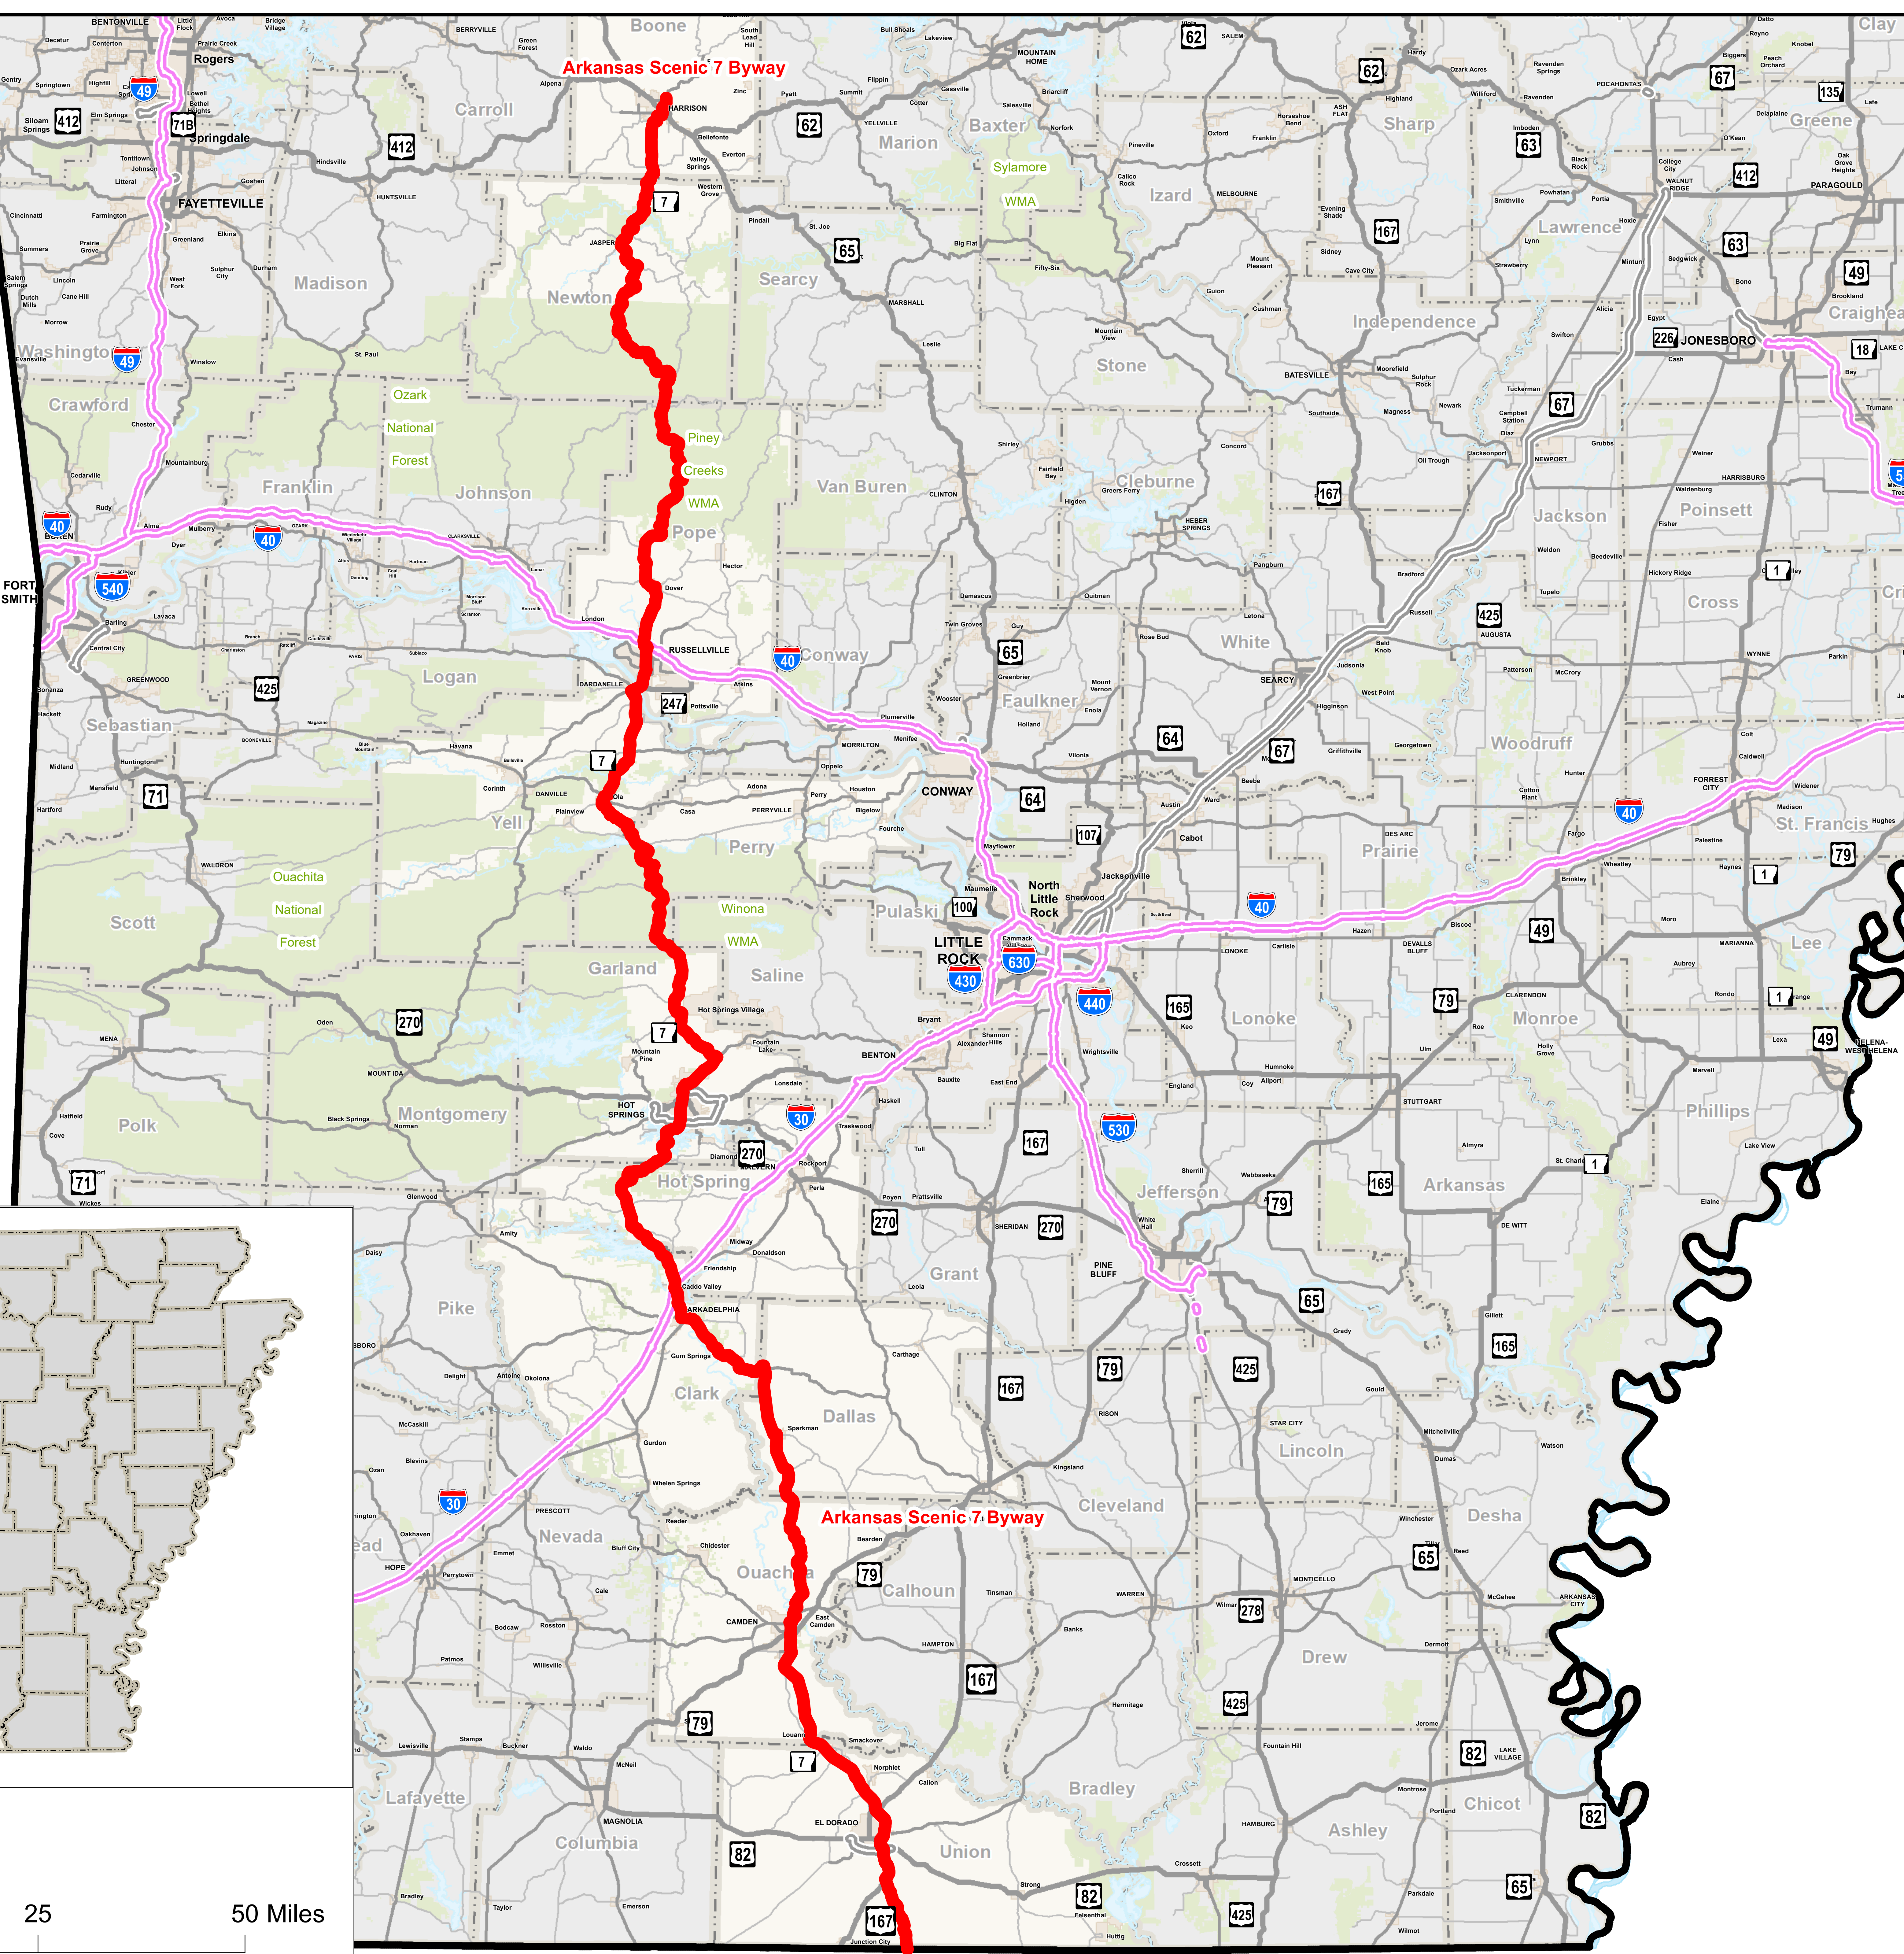

Arkansas Scenic 7 Byway

0 25 50 Miles